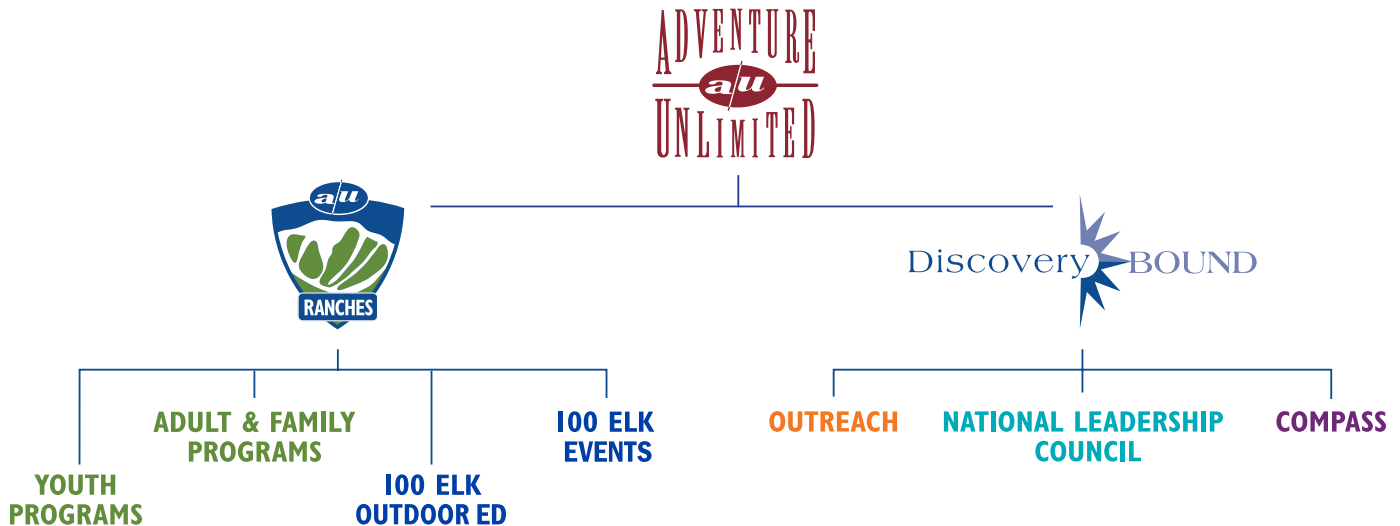

# ORGANIZATIONAL STRUCTURE

## About Us

**ADVENTURE UNLIMITED:** Adventure Unlimited accomplishes its mission of “Opening Windows to God” by providing life-changing experiences to Christian Science youth, adults and families. We fulfill this mission through the programs of **two distinct divisions** – the **A/U Ranches** and **DiscoveryBound**.

**A/U Ranches:** The A/U Ranches Provides programs throughout the year in a loving and inspiring atmosphere that helps individuals realize their potential.

- **Youth Programs** – mountain, water and horsemanship adventure activities help young people practice Christian Science and cultivate a deeper relationship with God
- **Adult and Family Programs** – the same youth summer camp adventures open to Christian Scientists and their family and friends of all faiths
- **100 Elk Outdoor Ed** – outdoor education experiences for schools and youth groups that reveal the possibilities within
- **100 Elk Event** – facility rentals for businesses, organizations, groups and individuals

- **Outreach** – year-round, local chapter activities and weekends that promote fellowship for Christian Science youth, adults, families and friends of all faiths
- **National Leadership Council (NLC)** – a four-year servant leadership program for Christian Science high school students, which fosters spiritual growth, leadership skills and a desire to serve
- **Compass** – a one-year program for Christian Science 10th-12th grade students focused on developing life-long friendships with CS peers and a better understanding of their connection with God