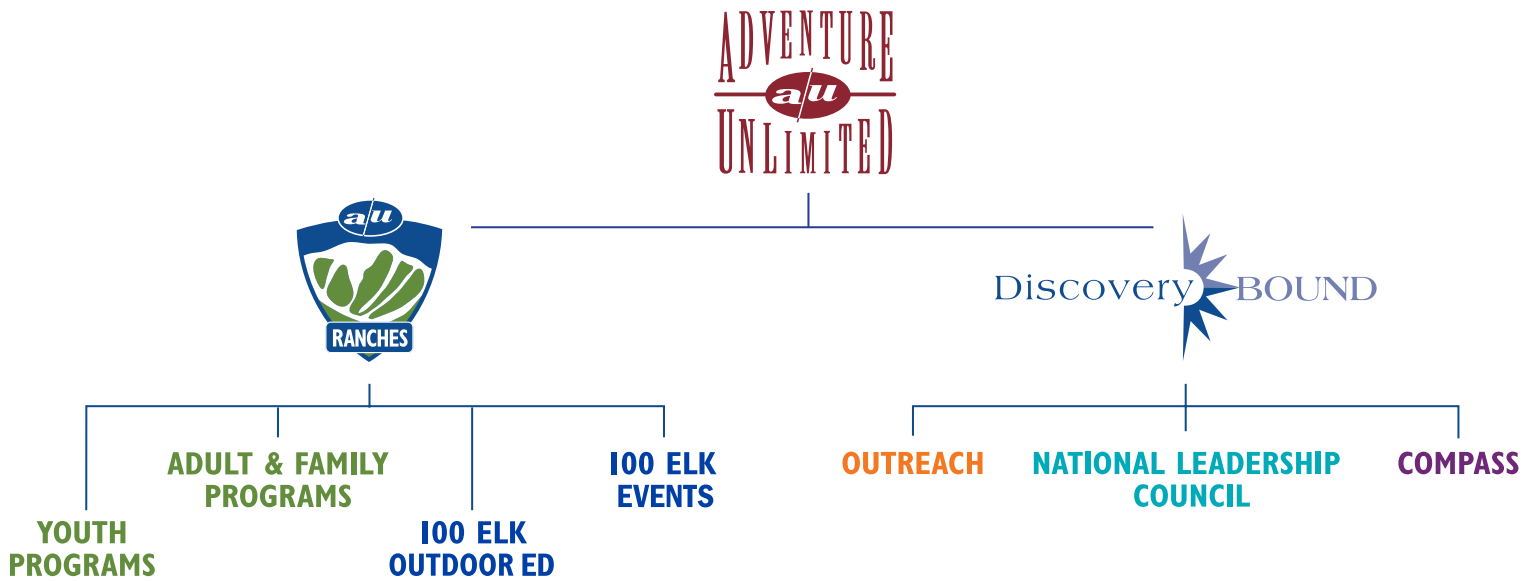

ORGANIZATIONAL STRUCTURE

About Us

ADVENTURE UNLIMITED: Adventure Unlimited accomplishes its mission of “Opening Windows to God” by providing life-changing experiences to Christian Science youth, adults and families. We fulfill this mission through the programs of **two distinct divisions** – the **A/U Ranches** and **DiscoveryBound**.

A/U Ranches: The A/U Ranches provides programs throughout the year in a loving and inspiring atmosphere that helps individuals realize their potential.

- **Youth Programs** – mountain, water and horsemanship adventure activities help young people practice Christian Science and cultivate a deeper relationship with God
- **Adult and Family Programs** – open to Christian Scientists and their family and friends of all faiths, these programs afford the same adventure opportunities as our youth summer camp
- **100 Elk Outdoor Center** – provides groups with outdoor education experiences that reveal the possibilities within, and facility rentals for businesses, organizations, groups and individuals

- **Outreach** – year-round, local chapter activities and weekends that promote fellowship for Christian Science youth, adults, families and friends of all faiths
- **National Leadership Council (NLC)** – a four-year servant leadership program for Christian Science high school students, which fosters spiritual growth, leadership skills and a desire to serve
- **Compass** – a one-year program for Christian Science 10th-12th grade students focused on developing life-long friendships with CS peers and a better understanding of their connection with God