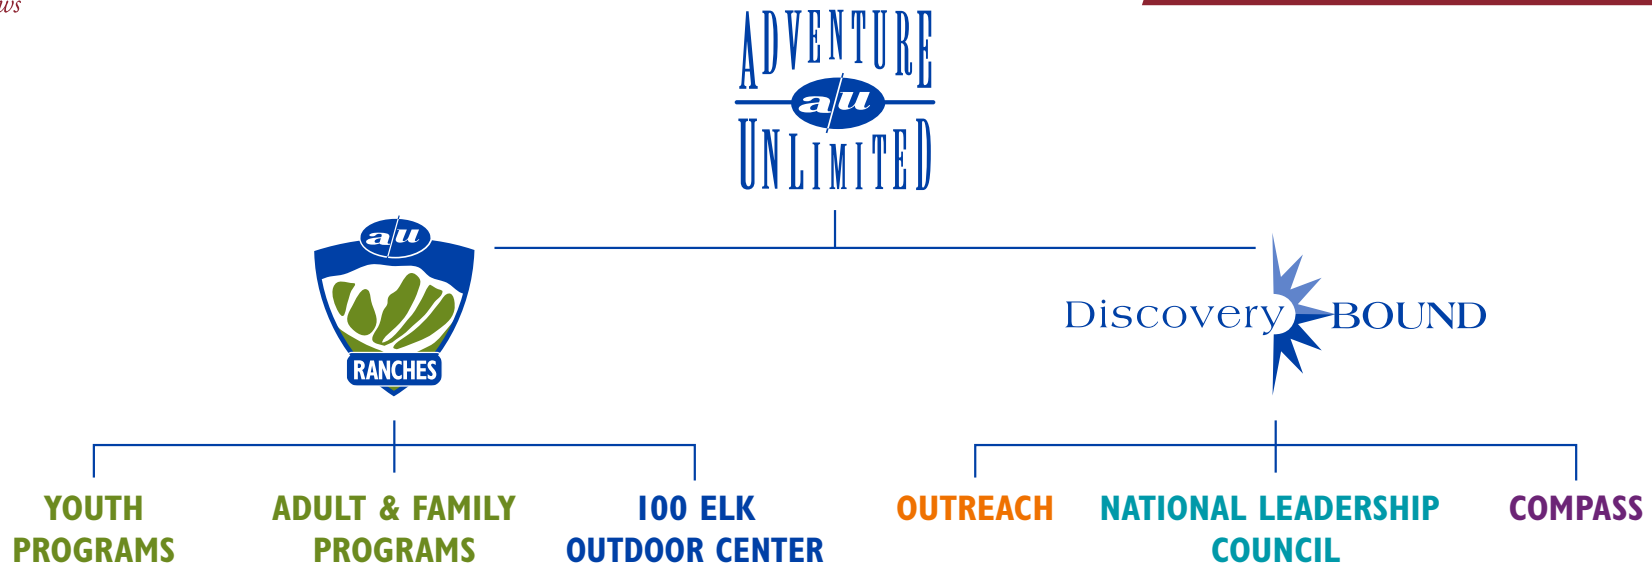

# ORGANIZATIONAL STRUCTURE

ABOUT US

**ADVENTURE UNLIMITED:** For over 60 years Adventure Unlimited has accomplished its mission of “Opening Windows to God” by providing life changing experiences to Christian Science youth, adults and families. We support this concept through the programs of **two distinct divisions – the A/U Ranches and DiscoveryBound.**

**A/U Ranches:** Youth, adults and families come to the **A/U Ranches** year round to enjoy a camp experience with programs that include activities of mountain biking, rock climbing, white water rafting, horses, hiking, a challenging multi-level ropes course, and so much more. The loving and inspiring atmosphere at the Ranches helps to cultivate a confidence and develop moral courage. Followers of all faiths are welcome to engage in A/U Ranch activities through our Adult and Family programs, special events, and the **100 Elk Outdoor Center.**

**DiscoveryBound:** DiscoveryBound serves Christian Scientists and the greater community through fellowship in a dynamic, loving, healing and inspiring atmosphere, which encourages growth in an understanding of Christian Science and service to the world. **Outreach** – year-round local chapter activities and weekends for Christian Science youth, adults, families and friends of all faiths, promoting fellowship in a dynamic, healing and inspiring atmosphere. **National Leadership Council (NLC)** – a four year servant leadership program for Christian Science high school students which fosters spiritual growth, leadership skills and a desire to serve, all within a supportive family of peers.

**Compass** – a one year program for Christian Science 10th-12th grade students focused on developing life-long friendships with CS peers and better understanding our connection with God.

ADVENTURE UNLIMITED