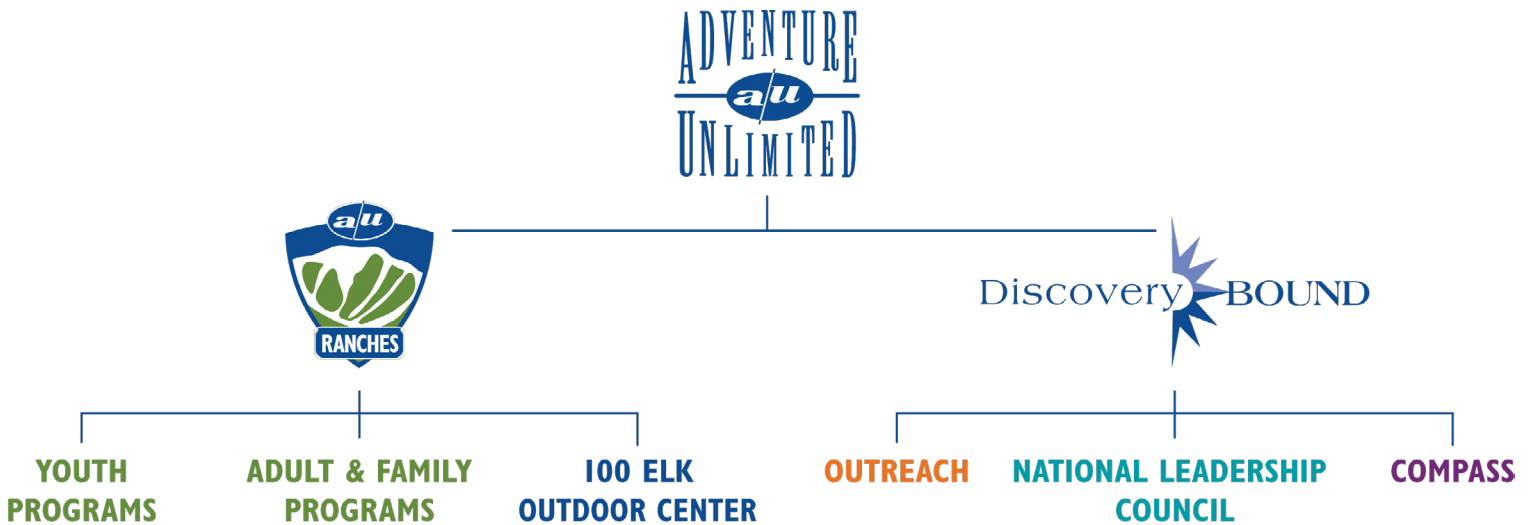

ORGANIZATIONAL STRUCTURE

About Us

ADVENTURE UNLIMITED: Adventure Unlimited accomplishes its mission of “Opening Windows to God” by providing life-changing experiences to Christian Science youth, adults and families. We fulfill this mission through the programs of **two distinct divisions** – the **A/U Ranches** and **DiscoveryBound**.

A/U Ranches: The A/U Ranches provides programs throughout the year in a loving and inspiring atmosphere that helps individuals realize their potential.

- **Youth Programs** – mountain, water and horsemanship adventure activities help young people practice Christian Science and cultivate a deeper relationship with God
- **Adult and Family Programs** – open to Christian Scientists and their family and friends of all faiths, these programs afford the same adventure opportunities as our youth summer camp
- **100 Elk Outdoor Center** – provides groups from around the Rocky Mountain region with outdoor education experiences that reveal the possibilities within

- **Outreach** – year-round, local chapter activities and weekends that promote fellowship for Christian Science youth, adults, families and friends of all faiths
- **National Leadership Council (NLC)** – a four-year servant leadership program for Christian Science high school students, which fosters spiritual growth, leadership skills and a desire to serve
- **Compass** – a one-year program for Christian Science 10th-12th grade students focused on developing life-long friendships with CS peers and a better understanding of their connection with God